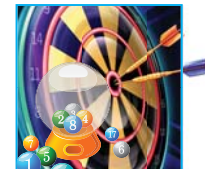

Multifl Usage

3D CENEMA / DRAMA

3D SPORTS

3D EDUCATION/ DOCUMENTARY

3D ANIMATION

3D GAME/ ENTERTAINMENT

Specification

MUHDM4700 47"

Display				Sound	Function	Port	Size(except stand)
Type	Resolution	Clarity	Display	Speaker	3D/2D to 3D Real Time Conv.	HDMI Port/Component/Pb/Pi	Dimension
FPR LED Plus	1920 X 1080	TruMotion 240Hz	LG /Korea	Stereo Speaker	-	Digital sound output	1300 X 800 X 75mm
Picture size	Picture ratio	Contrast ratio	Viewing angle	Sound output	Wireless Internet (uWB option)	AV In/PC Input	Weight
119 cm/47 inch	16:9	10,000,000:1	178 degrees	10W+10W	Remote Controller	USB2.0(Dxx/H/D)/PEG/MP3	Main part 20kg

MUHDM5500 55"

Display				Sound	Function	Port	Size(except stand)
Type	Resolution	Clarity	Display	Speaker	3D/2D to 3D Real Time Conv.	HDMI Port/Component/Pb/Pi	Dimension
FPR LED Plus	1920 X 1080	TruMotion 240Hz	LG /Korea	Stereo Speaker	-	Digital sound output	1300 X 800 X 75mm
Picture size	Picture ratio	Contrast ratio	Viewing angle	Sound output	Wireless Internet (uWB option)	AV In/PC Input	Weight
139 cm/55 inch	16:9	10,000,000:1	178 degrees	10W+10W	Remote Controller	USB2.0(Dxx/H/D)/PEG/MP3	Main part 24 kg