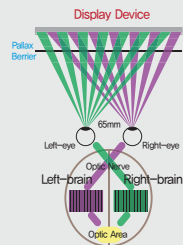

### The Main Technology of 3D

- Glasses-free Parallax Barrier LCD Design
- Micro Nano-Level Filter
- Vivid Coat Technology with High-Resolution and Clarity
- The unic solution of FPR's vague picture and vertigo

### Main usage

Cinema, Ad media, Promotion, Exhibit, Game and Dynamic 3D-image fields

### Main Specification

- Display : 26", 32", 42", 47", 55", 72"
- View No: 8 views- Resolution: Full-HD
- Panel : TFT-LCD
- Customermised Spec. available

### What is the Pallax Barrier ?

Showing left and right images alternatively on a display monitor, setting counterless bars in order to be blind opposite panels each, it is the glasses-free 3D technology reflecting the 3D image without the glasses through smoothly distinguishing two channels' images.